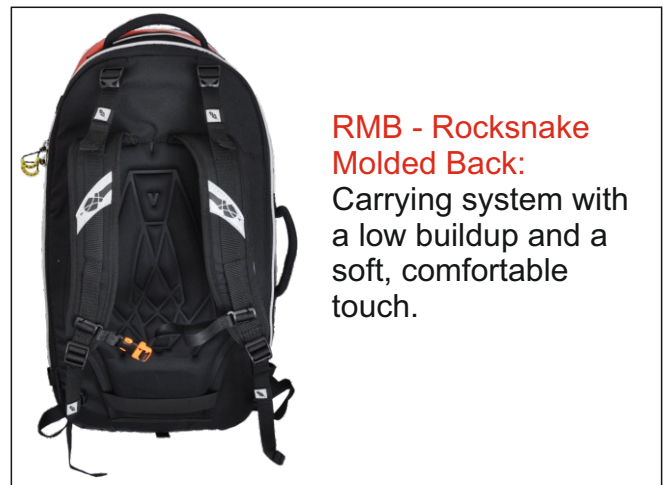

The DOCSNAKE 65 MX is the "big brother" of the Docsnake 48 MX. For customers who need even more space for material.

- Main case with a modular system that can be adapted to any requirement. All inside pockets can be fixed, removed, interchanged or expanded and freely placed with our velcro system.
- Safetycase for e. g. avalanche shovel, probe and bivouac.
- Separate, large compartment for private equipment or alternatively for the robust crashproofbox.
- **RMB - Rocksnake Molded Back** - carrying-system.
- Removable, lightweight hip-belt, 38mm wide.
- Anatomically cut shoulder straps with chest strap and integrated emergency whistle
- **IKS** Individual labeling system.
- 2 robust handles, robust enough to attach the backpack on a winch or rope.
- Reflectors for better visibility.
- Separate compartment in the bottom for an optionally available bag for a helmet or defibrillator and an optionally available rain cover.

RMB - Rocksnake Molded Back:
Carrying system with a low buildup and a soft, comfortable touch.

Size: approx. 73x36x31cm, with regulat package approx. 74x38x38cm

Weight: approx. 2200g without inside pockets, approx. 3830g incl. 7 inside pockets